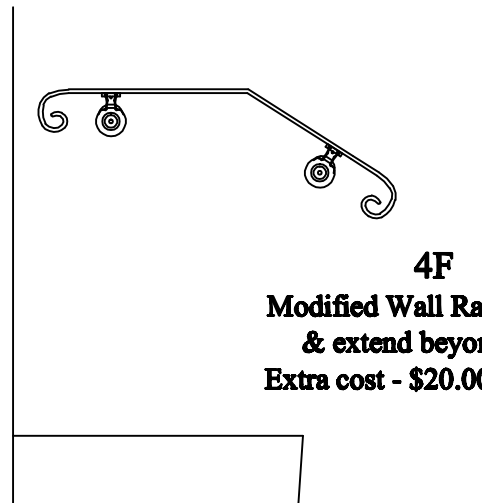

Custom 4

Many customers need just a short railing for 1 or 2 steps.
Here are some examples of things we can do for those situations...

4A
Regular EZ rail
with base plate - made to
exact size needed
Regular 3 foot price

4B
Regular Wall Rail
Regular 3 foot price

4C
Modified EZ Rail
Regular price based
on top rail length

4D
Modified Wall Rail with
one end of top rail made
into bracket
Regular price based on
length of top rail

4E
Modified EZ rail
with base plate
Extra cost - \$20.00
for bend & \$20.00
for longer post
at bottom

4F
Modified Wall Rail to bend
& extend beyond step
Extra cost - \$20.00 for bend