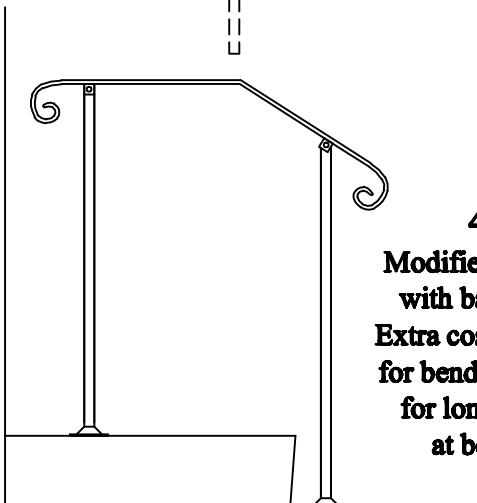

Custom 4

Many customers need just a short railing for 1 or 2 steps.
Here are some examples of things we can do for those situations...

4A
Regular EZ rail
with base plate - made to
exact size needed
Regular 3 foot price

4B
Regular Wall Rail
Regular 3 foot price

4C
Modified EZ Rail
Regular price based
on top rail length

4D
Modified Wall Rail with
one end of top rail made
into bracket
Regular price based on
length of top rail