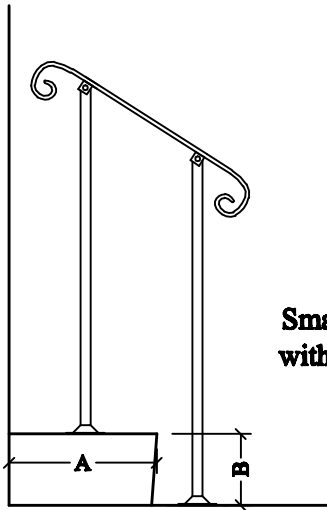

Measuring for Custom Type #4

If any of these are the handrail or wall rail that you need...take measurements A & B and give us a call.

4A
Small EZ Rail
with base plate

4B
Small Wall Rail

4C
EZ Rail with base plate
with 1 post & 1 bracket

4D
Wall Rail with 1 end
modified into a special
bracket

4E
Modified EZ rail
with base plate
and longer post
at bottom

4F
Modified Wall Rail
to bend & extend
beyond step

* If you can e-mail a picture - that is very helpful *