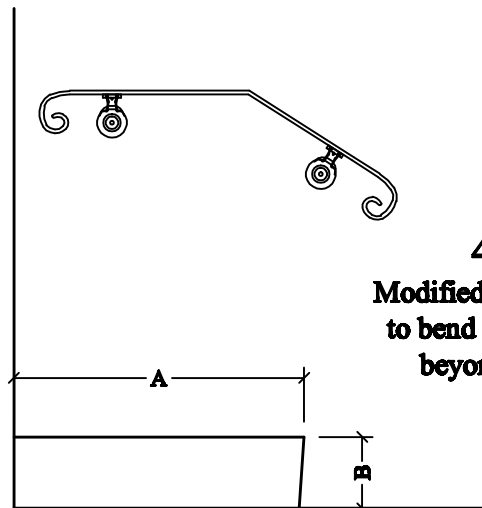

Measuring for Custom Type #4

If any of these are the handrail or wall rail that you need...take measurements A & B and give us a call.

4A
Small EZ Rail
with base plate

4B
Small Wall Rail

4C
EZ Rail with base plate
with 1 post & 1 bracket

4D
Wall Rail with 1 end
modified into a special
bracket

4E
Modified EZ rail
with base plate
and longer post
at bottom

4F
Modified Wall Rail
to bend & extend
beyond step

* If you can e-mail a picture - that is very helpful *