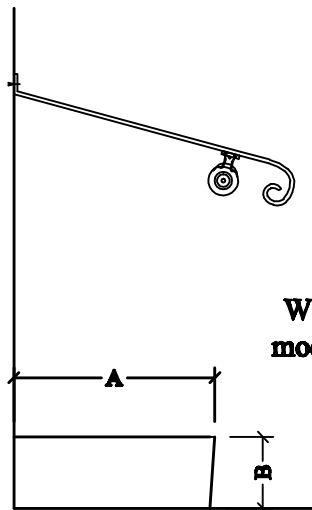

Measuring for Custom Type #4

If any of these are the handrail or wall rail that you need...take measurements A & B and give us a call.

4A
Small EZ Rail
with base plate

4B
Small Wall Rail

4C
EZ Rail with base plate
with 1 post & 1 bracket

4D
Wall Rail with 1 end
modified into a special
bracket

4E
Modified EZ rail
with base plate
and longer post
at bottom

4F
Modified Wall Rail
to bend & extend
beyond step

* If you can e-mail a picture - that is very helpful *