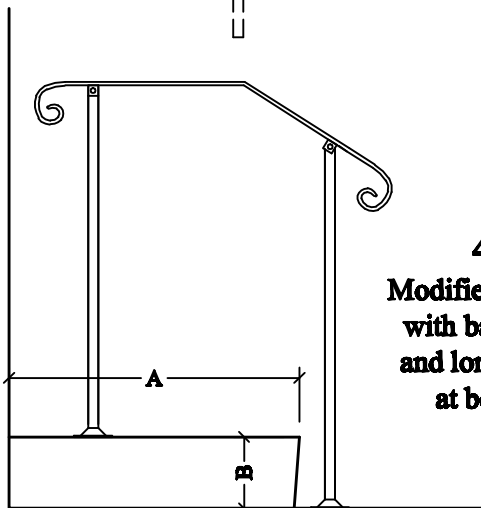

Measuring for Custom Type #4

If any of these are the handrail or wall rail that you need...take measurements A & B and give us a call.

4A
Small EZ Rail
with base plate

4B
Small Wall Rail

4C
EZ Rail with base plate
with 1 post & 1 bracket

4D
Wall Rail with 1 end
modified into a special
bracket

4E
Modified EZ rail
with base plate
and longer post
at bottom

4F
Modified Wall Rail
to bend & extend
beyond step

* If you can e-mail a picture - that is very helpful *