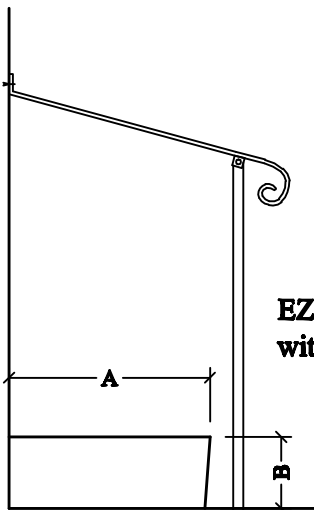

Measuring for Custom Type #4

If any of these are the handrail or wall rail that you need...take measurements A & B and give us a call.

4A
Small EZ Rail
with base plate

4B
Small Wall Rail

4C
EZ Rail with base plate
with 1 post & 1 bracket

4D
Wall Rail with 1 end
modified into a special
bracket

4E
Modified EZ rail
with base plate
and longer post
at bottom

4F
Modified Wall Rail
to bend & extend
beyond step

* If you can e-mail a picture - that is very helpful *