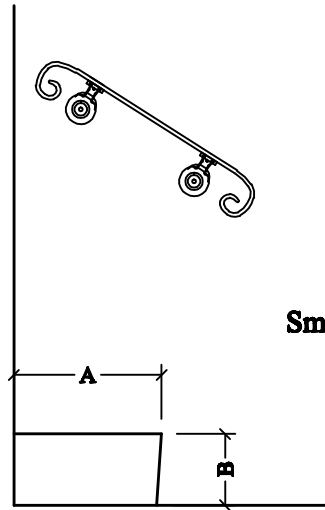

Measuring for Custom Type #4

If any of these are the handrail or wall rail that you need...take measurements A & B and give us a call.

4A
Small EZ Rail
with base plate

4B
Small Wall Rail

4C
EZ Rail with base plate
with 1 post & 1 bracket

4D
Wall Rail with 1 end
modified into a special
bracket

4E
Modified EZ rail
with base plate
and longer post
at bottom

4F
Modified Wall Rail
to bend & extend
beyond step

* If you can e-mail a picture - that is very helpful *