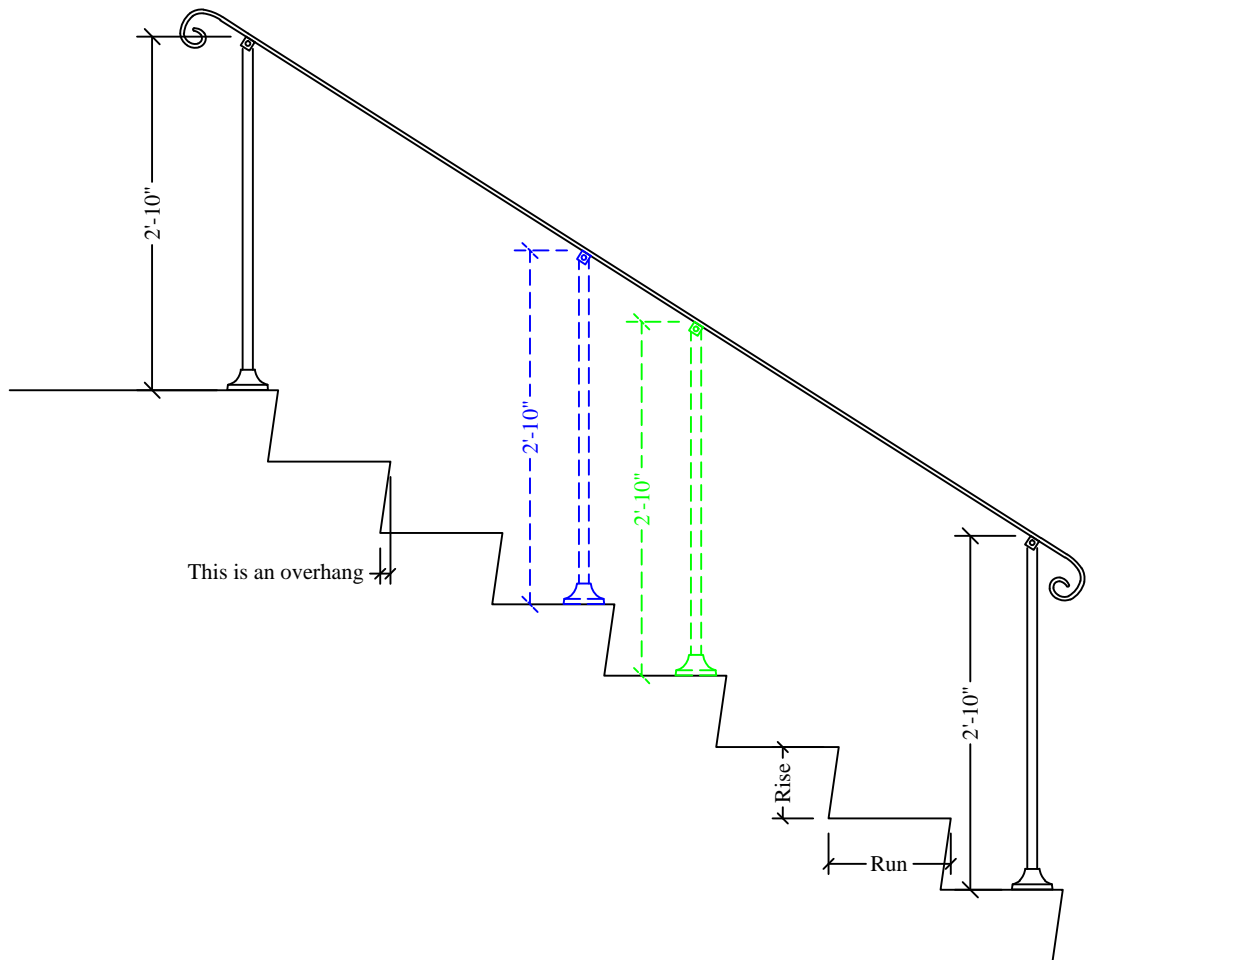

Custom 5

Long stair (8ft or under) with an uneven amount of steps
(don't count landing as a step)

You choose where you want your center post
(on the higher or lower middle step - therefore not exactly centered)
No extra charge since all posts are normal size